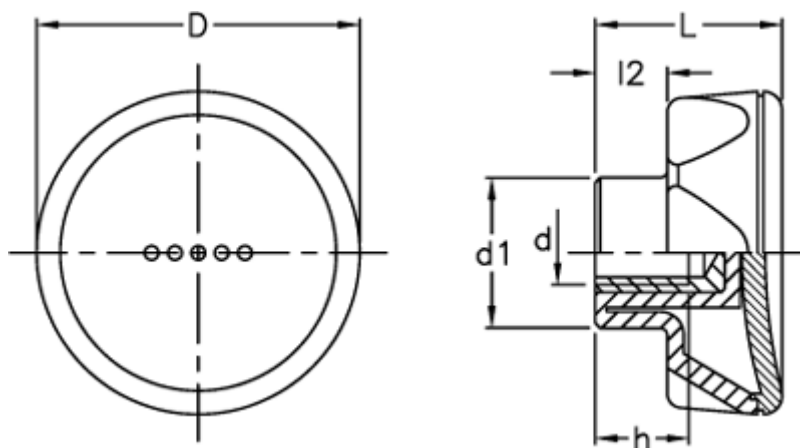

Article number: 23052214264

Description: E+G Lobe knob
ELK.56-B M8-C4 yellow centre cap

Measures

D	= 56
d1	= 26.5
d 6H	= M8
h	= 13
L	= 29
l2	= 11